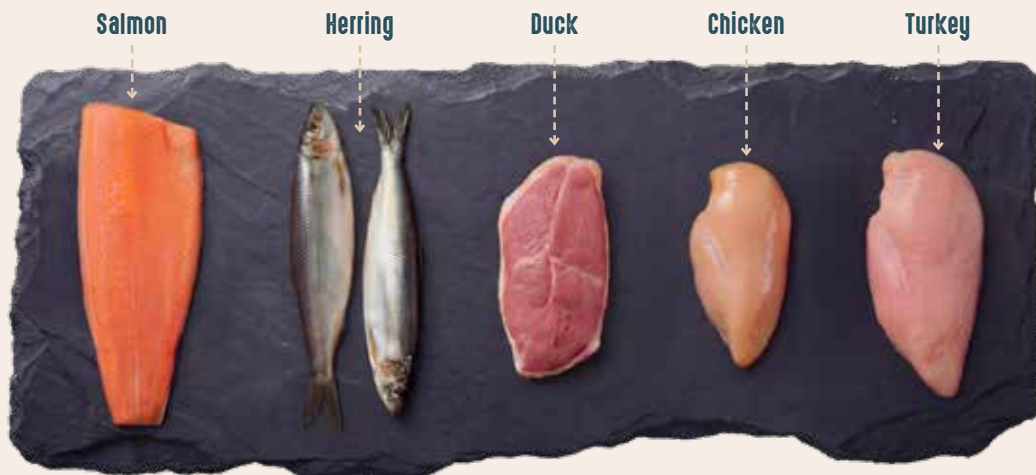

RAWIVAL

RAW TO THE CORE

PRODUCT BOOK

RAWIVAL is an ultra-premium complete pet food with a high percentage of raw meat. The rawness and freshness of the ingredients are the main characteristics of all the recipes of this line.

We carefully select boneless raw ingredients such as chicken, turkey, duck and freshly frozen salmon or herring – ensuring high bioavailability of nutrients in every bite.

Dual-Flavour Delight

Each RAWIVAL recipe features a tempting combination of two premium raw protein sources to deliver a variety of tastes and amino acids, keeping pets excited at mealtime and supporting overall health.

Synergy of Whole Foods

Superfoods deliver their best results when combined in synergy with raw high-quality protein sources.

Transitioning to Rawival

Rawival is a powerful, meat-rich nutrition made with a high content of raw meat ingredients before processing, combined with naturally high levels of protein and fat. Such a rich formula deserves a careful introduction, so we recommend transitioning gradually to give your pet time to adapt and enjoy every benefit comfortably.