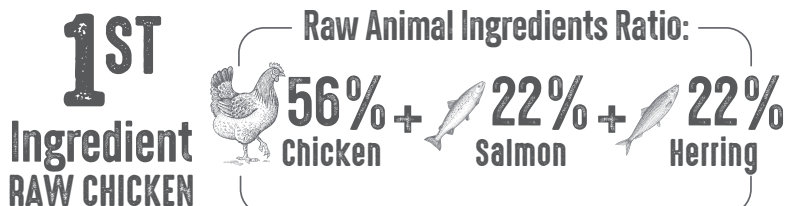

Features

Poultry and fish proteins support lean muscles and steady energy in adult cats. Omega-3 from salmon and herring promotes healthy skin, coat and overall vitality. Prebiotics, vitamins and minerals maintain digestion, immunity and urinary tract health.

Composition

Raw deboned chicken (20%), pea starch, dehydrated chicken protein (11%), dehydrated herring protein (10%), herring (8%), salmon (8%), chicken fat, fish oil (from salmon), quinoa seed extracted, hydrolyzed fish proteins (cod, haddock), hydrolyzed poultry proteins (chicken, turkey), digest-chicken giblets (liver, heart, kidney), dried whole eggs, linseed, dried beet pulp, alfalfa meal, pea fibre, chicory inulin (0.4%), yeast extract (source of manno-oligosaccharides) (0.3%), fructo-oligosaccharides (0.3%), Ascophyllum Nodosum, calcium carbonate, monocalcium phosphate, potassium chloride, sodium chloride, dried brewer's yeast, dried blueberry, dried cranberry, dried cherry, dried apple, dried asparagus, dried pumpkin, aloe vera, dried rosemary, dried turmeric, dried marigold, psyllium husks and seeds, Yucca Schidigera.

Analytical constituents			
Crude protein	38.5%	Phosphorus	0.90%
Crude fat	19.2%	Omega-6 fatty acids	3.1%
Crude fibre	1.9%	Omega-3 fatty acids	0.90%
Crude ash	7.3%	DHA	0.50%
Calcium	1.2%	EPA	0.35%

Available in size: 0.4 kg, 1.7 kg, 5 kg.