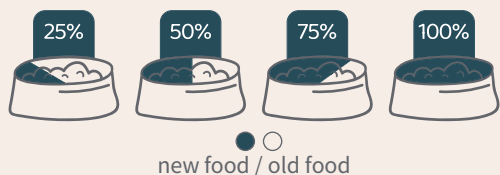

Keep Mealtime Exciting

Once on Rawival, you can rotate within the Rawival range of recipes and flavours, giving your dog or cat a broad variety of proteins and tastes in every bowl.